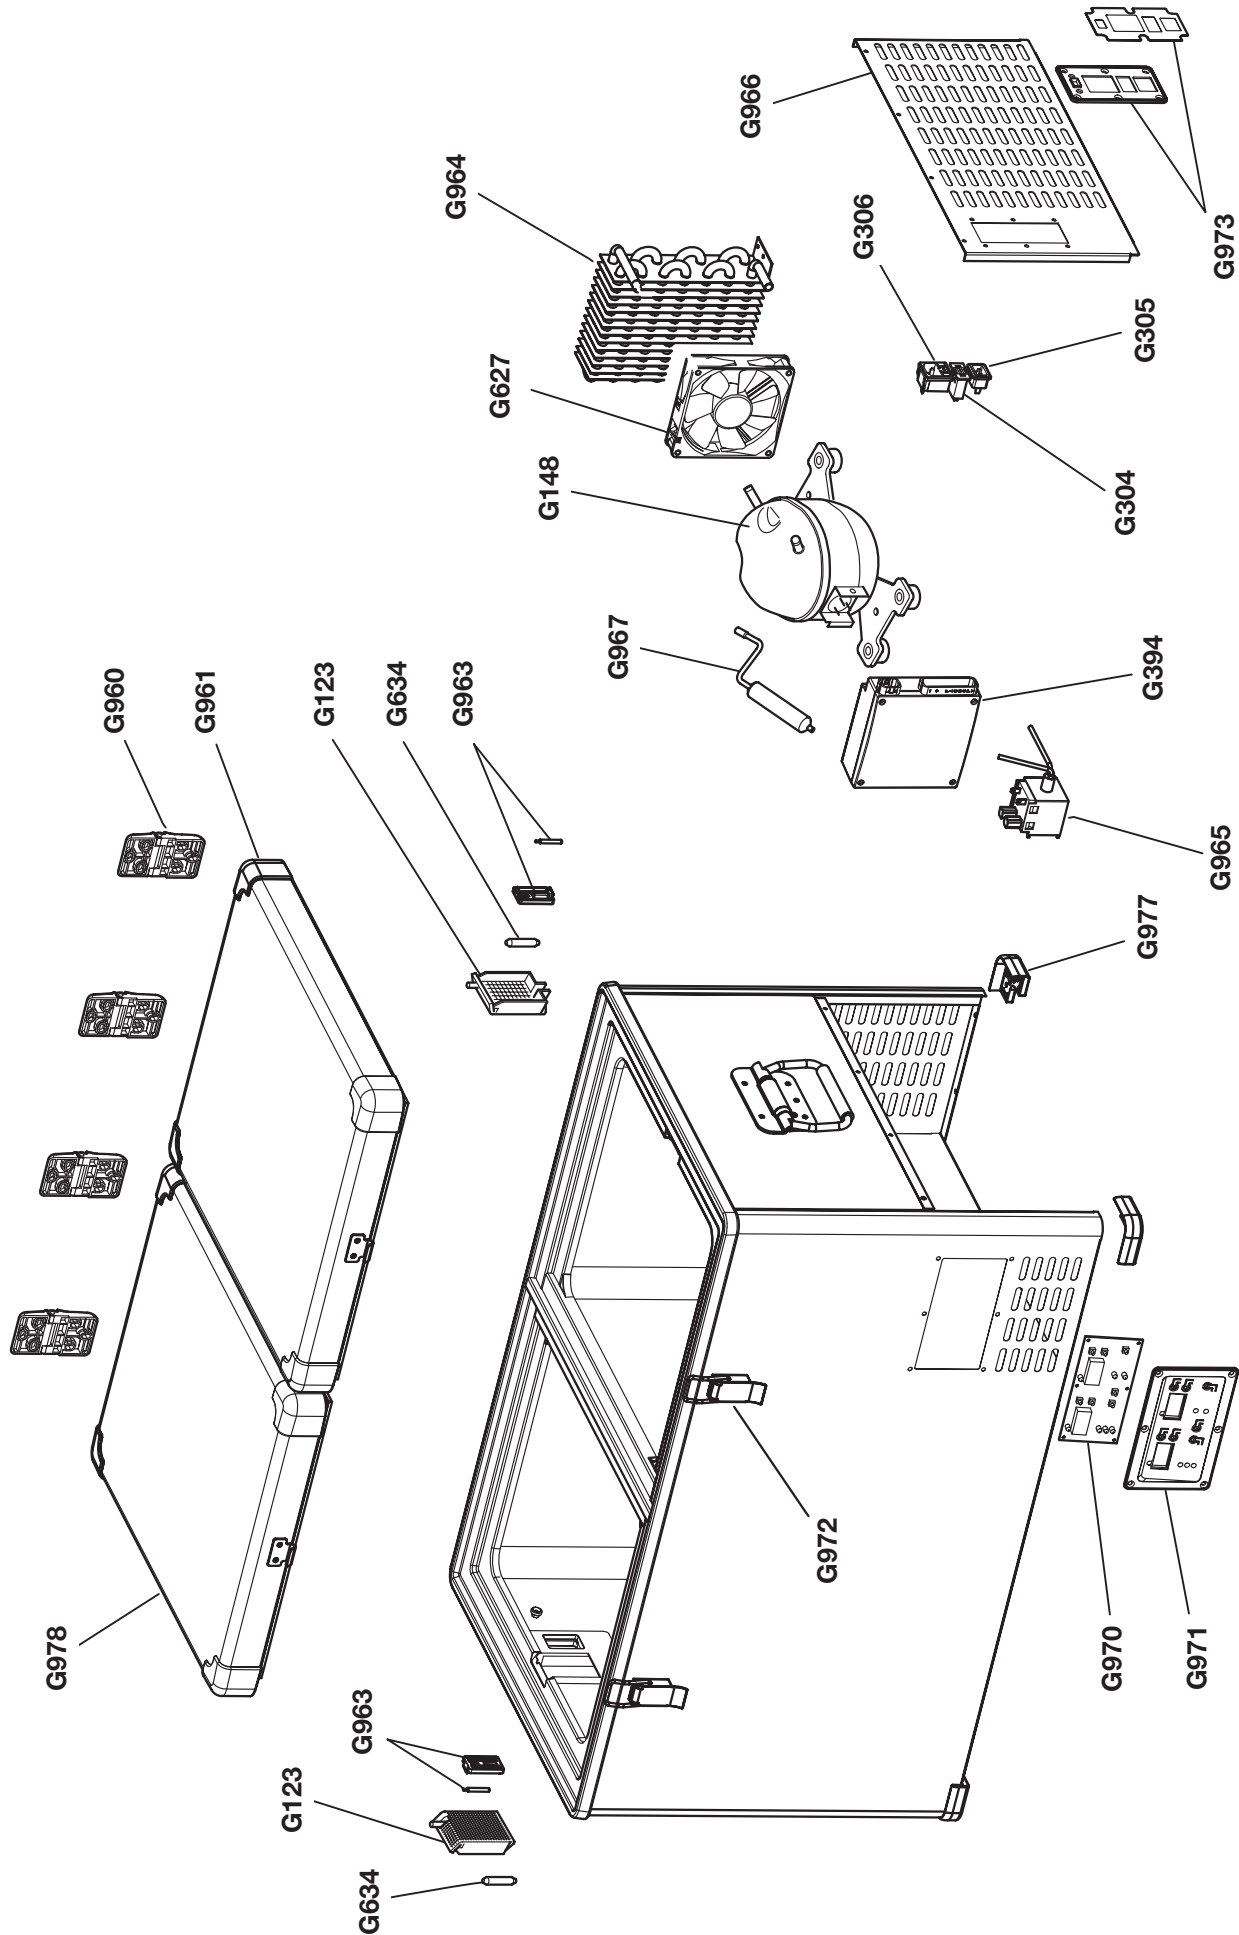

TB STEEL DOUBLE DOOR

indelB

TB STEEL DOUBLE DOOR

indelB

INDEL B P/N	DESCRIPTION
G123	Light Bulb's Shield
G148	Compressor
G304	Fuse
G305	DC plug
G306	AC plug
G394	ECU
G627	Fan
G634	Light Bulb
G960	Hinge
G961	Rh Lid
G963	Temperature Probe + Protection
G964	Condenser
G965	Electrovalve
G966	Carter
G967	Filter
G970	Electronic Card
G971	Display
G972	Lid's Lock
G973	Plug's Label
G977	Carter's Corner Protection
G978	Lh Lid